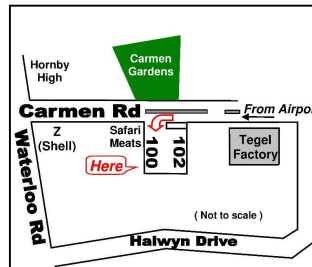

**Contact Details**

**Physical Address:** Call in for advice on options / prices

3 / 100 Carmen Rd, Hei Hei (Hornby),  
Christchurch 8042,  
New Zealand  
Ph 64-3-281-8181

Igor Gaghis Greg Ewing  
021-173-4390 021-358-434  
Email: [support@abiliquip.com](mailto:support@abiliquip.com)  
Website: [abiliquip.com](http://abiliquip.com)