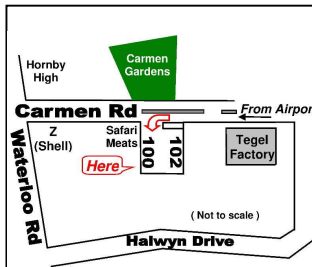

**Contact Details**

**Physical Address:** Call in for advice on options / prices

3 / 100 Carmen Rd, Hei Hei (Hornby),  
Christchurch 8042,  
New Zealand  
Ph 64-3-281-8181

Igor Gaghis Greg Ewing  
021-173-4390 021-358-434  
Email: [support@abiliquip.com](mailto:support@abiliquip.com)  
Website: [abiliquip.com](http://abiliquip.com)